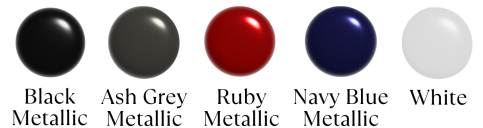

STANDARD COLORS: